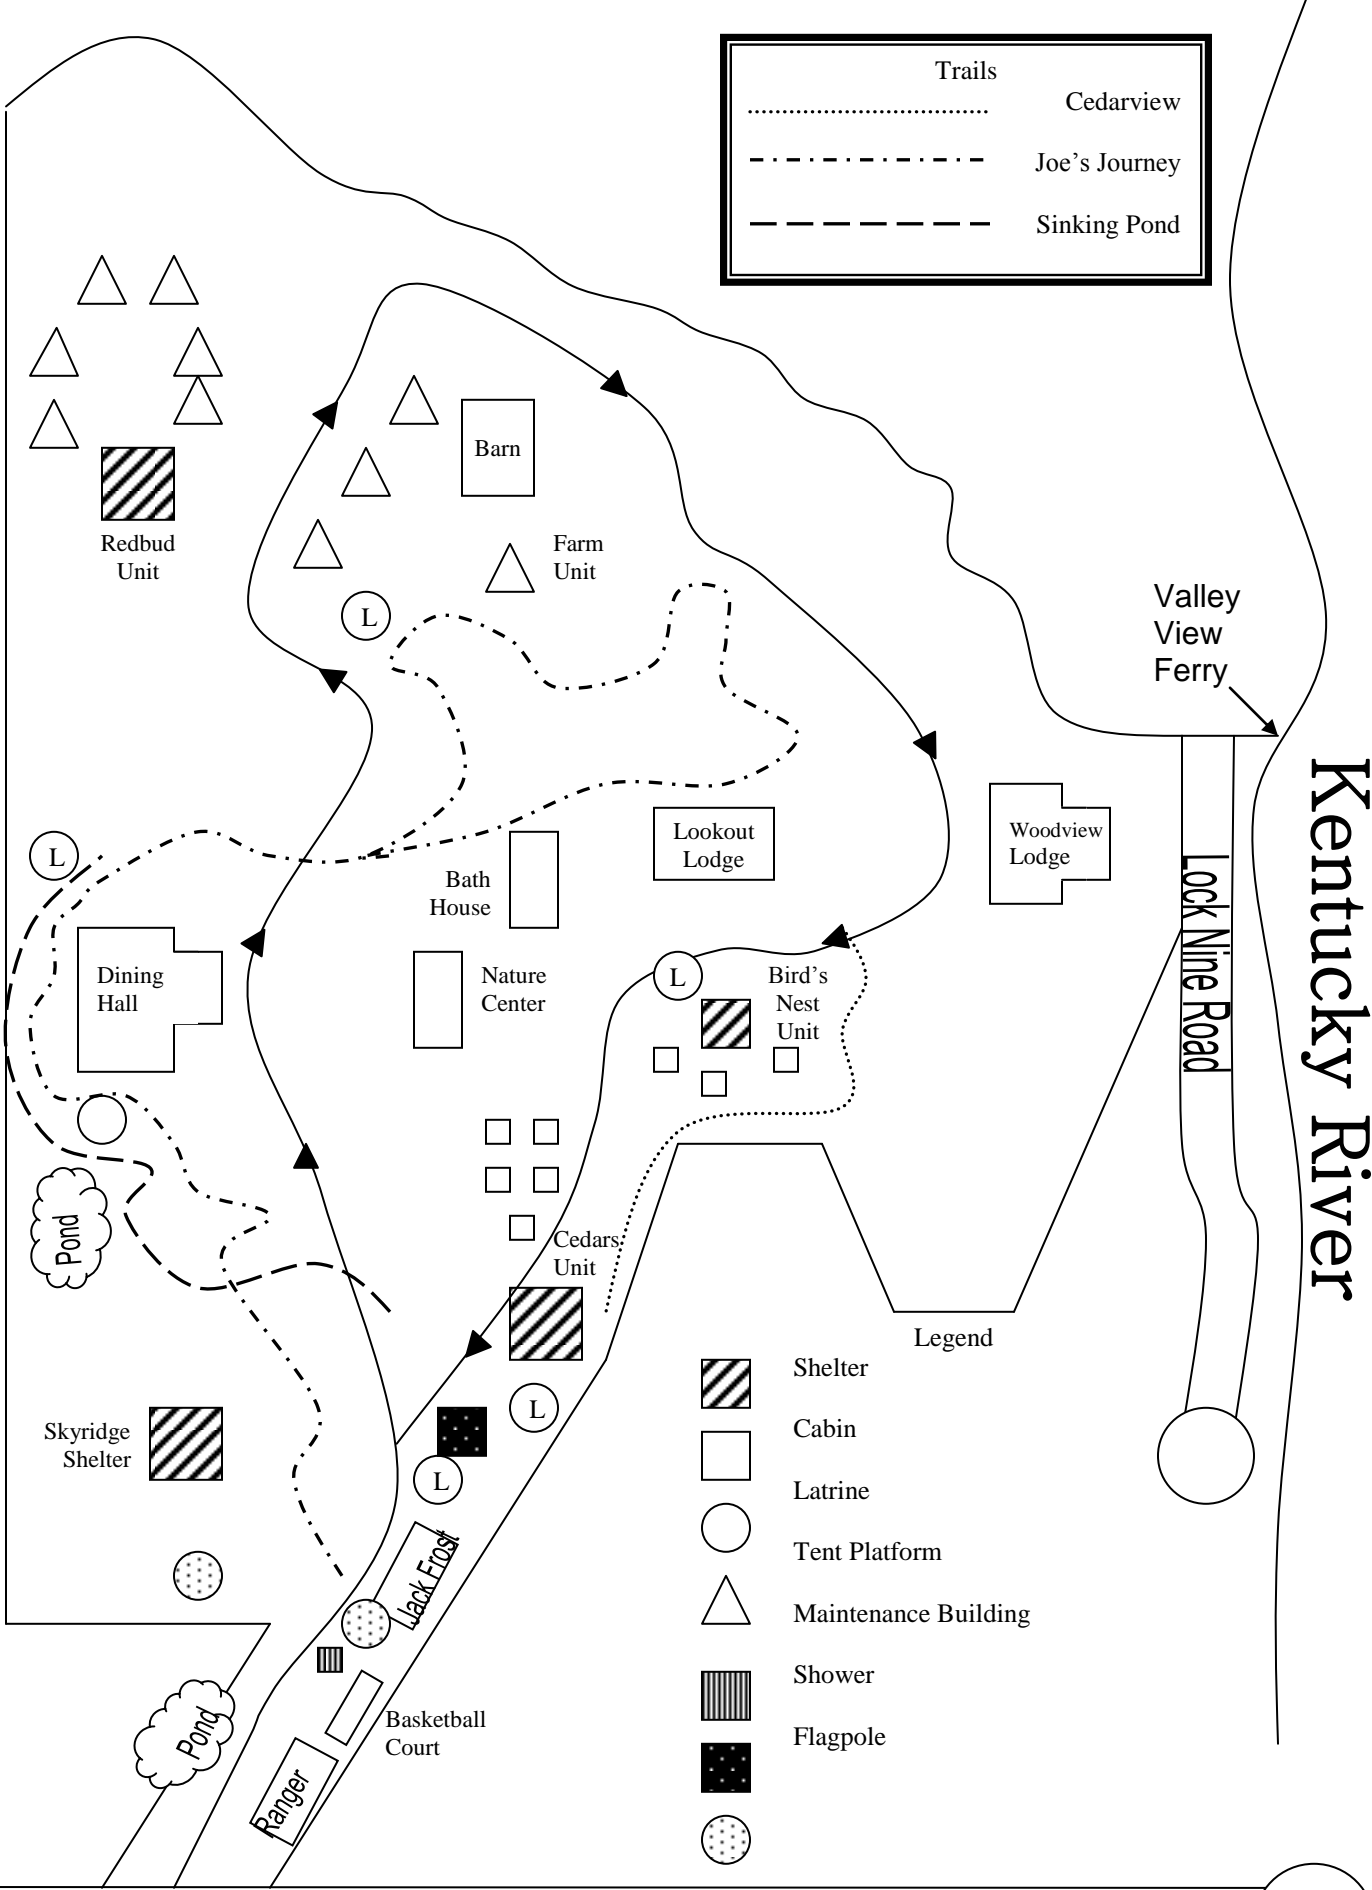

Camp Shawano

Trails	
.....	Cedarview
- - - - -	Joe's Journey
- - - - -	Sinking Pond

Legend

	Shelter
	Cabin
	Latrine
	Tent Platform
	Maintenance Building
	Shower
	Flagpole